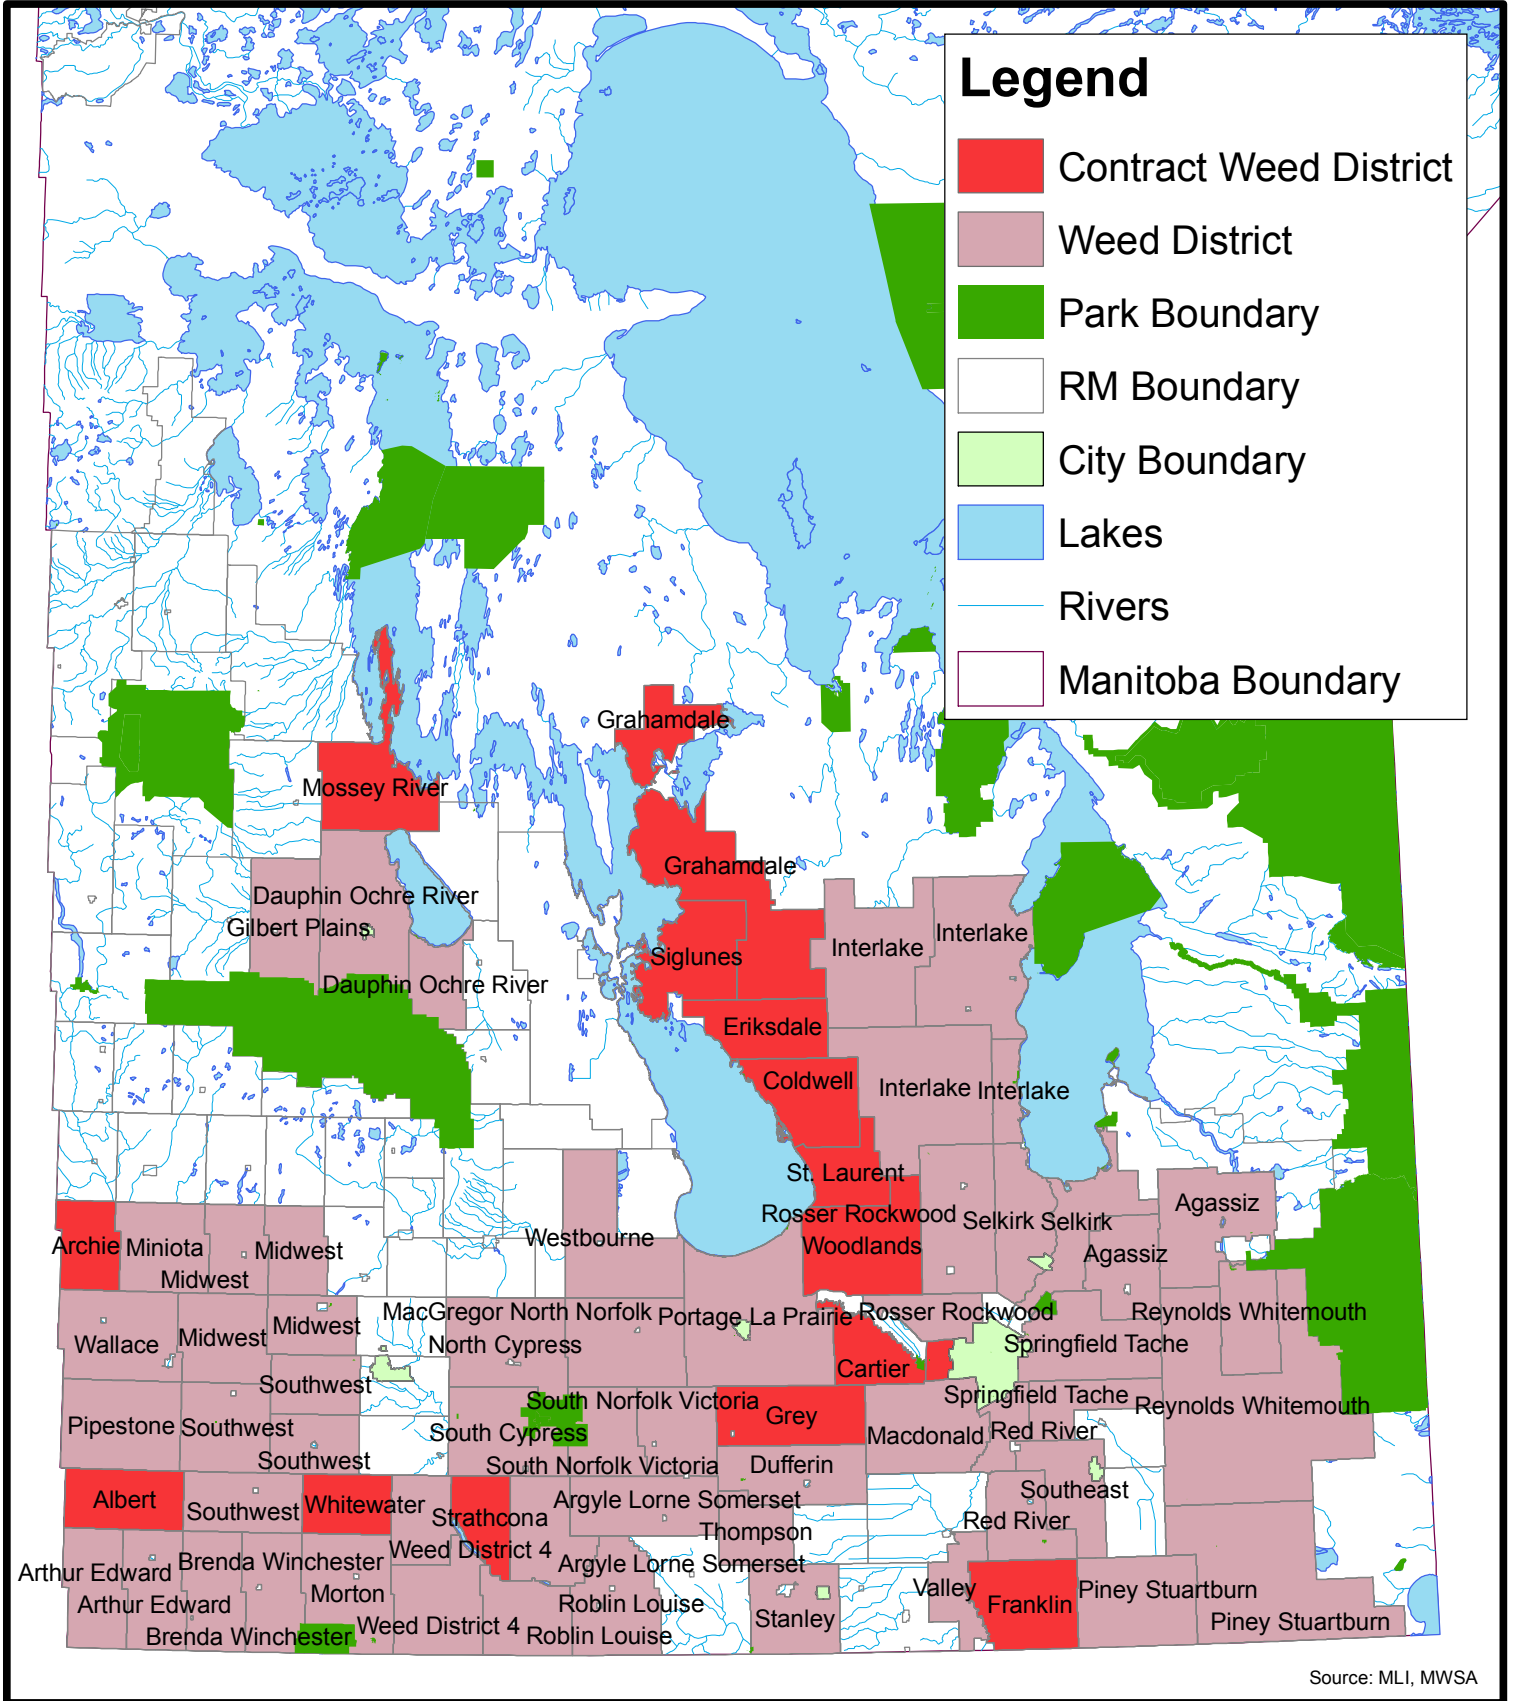

Manitoba Weed Districts 2010

50 25 0 50 Kilometers

Source: MLI, MWSA

Invasive Species Council
of Manitoba

Government
of Canada

Gouvernement
du Canada

Manitoba